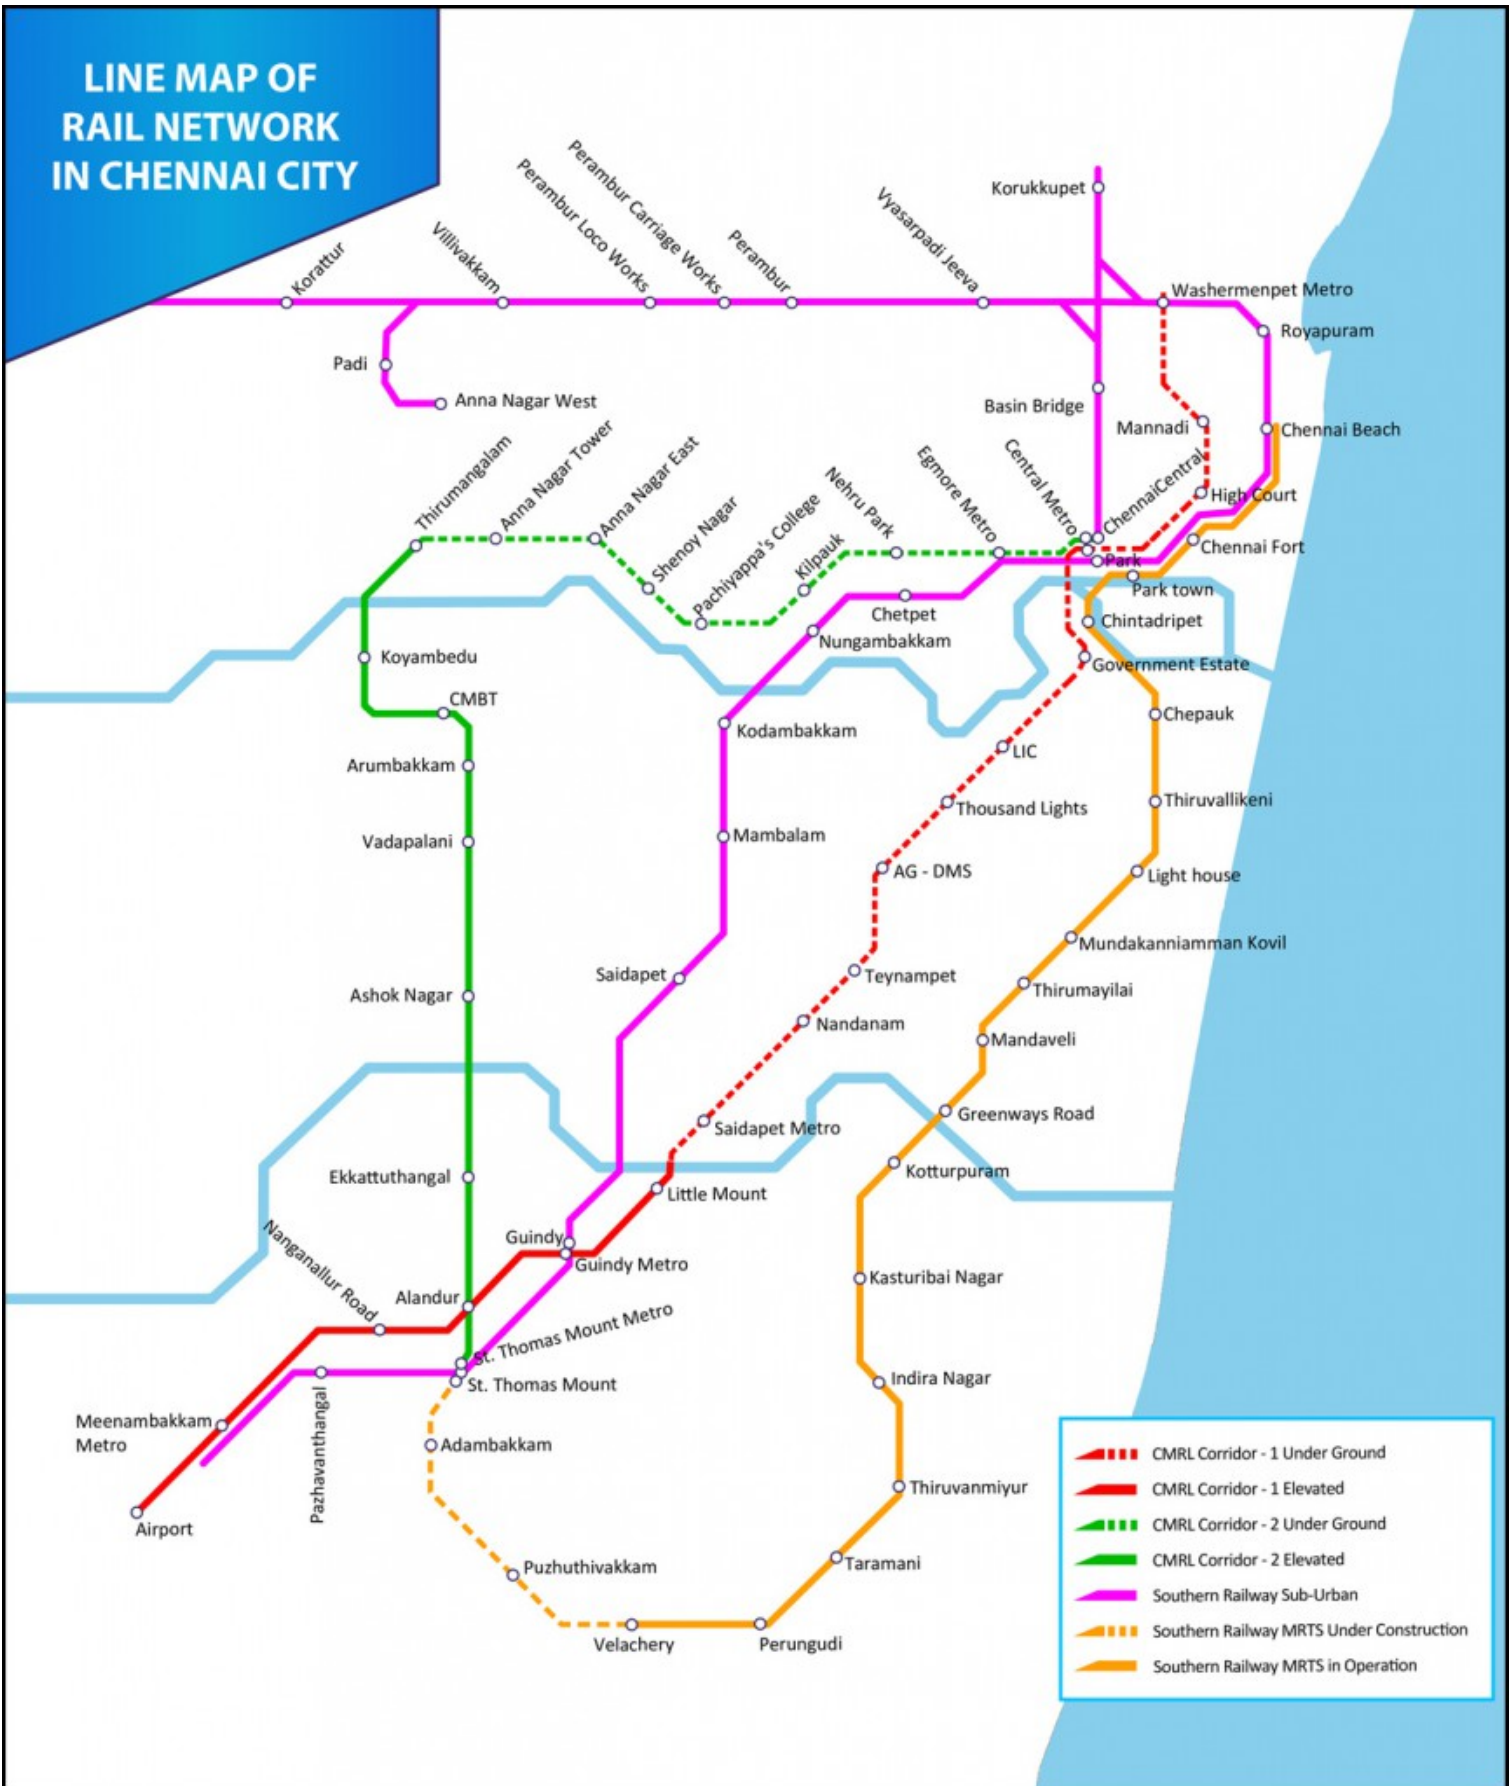

LINE MAP OF RAIL NETWORK IN CHENNAI CITY

- CMRL Corridor - 1 Under Ground
- CMRL Corridor - 1 Elevated
- CMRL Corridor - 2 Under Ground
- CMRL Corridor - 2 Elevated
- Southern Railway Sub-Urban
- Southern Railway MRTS Under Construction
- Southern Railway MRTS in Operation