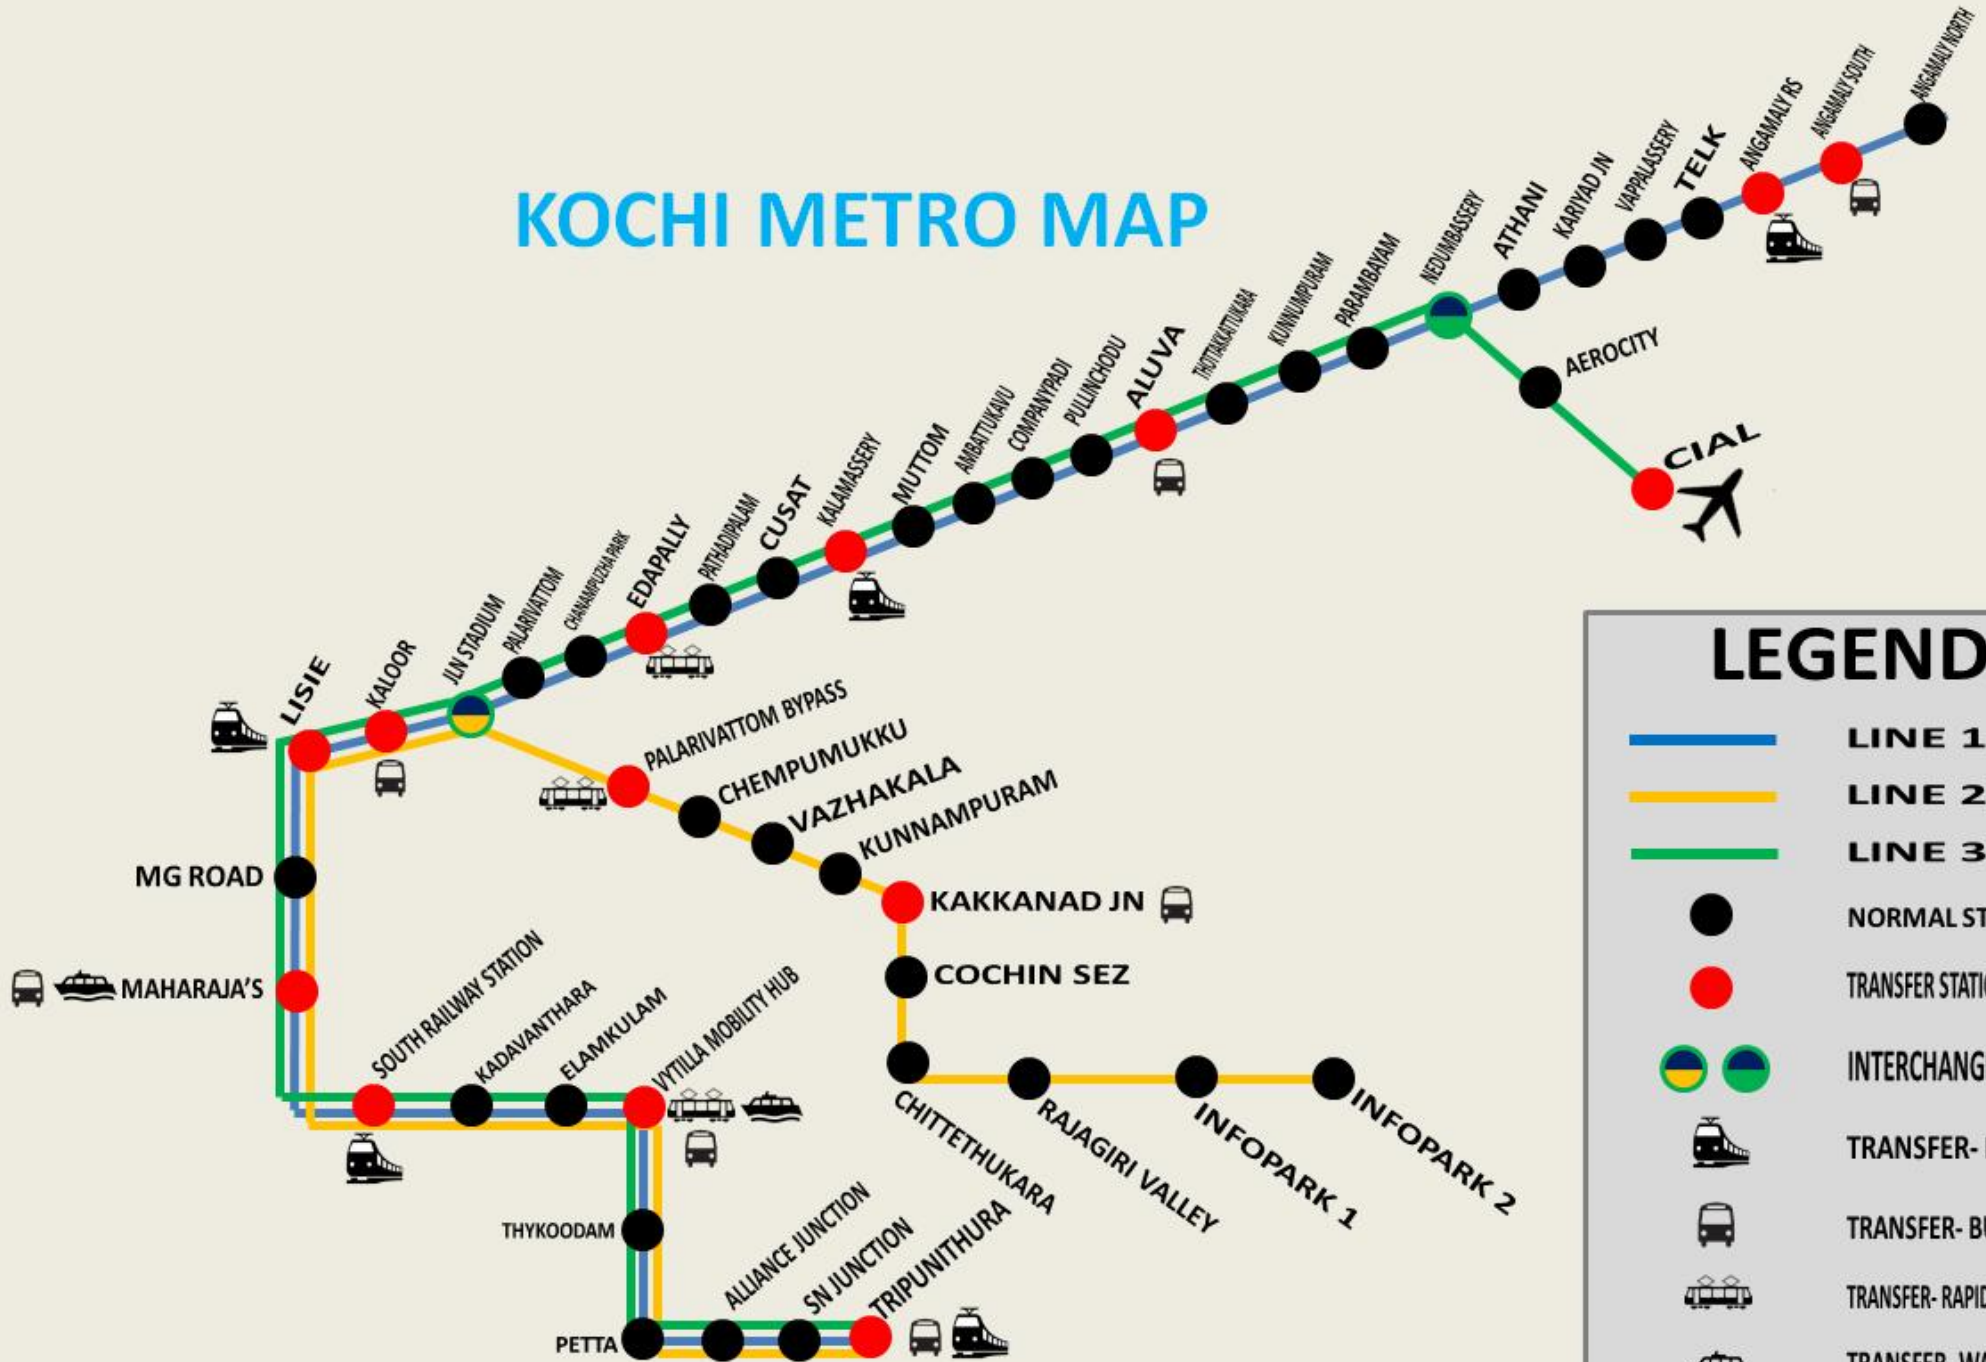

KOCHI METRO MAP

LEGENDS

- LINE 1
- LINE 2
- LINE 3
- NORMAL STATION
- TRANSFER STATION (MAJOR)
- INTERCHANGE STATION
- TRANSFER- RAILWAYS
- TRANSFER- BUS STATION
- TRANSFER- RAPID BUS TRANSIT
- TRANSFER- WATER METRO